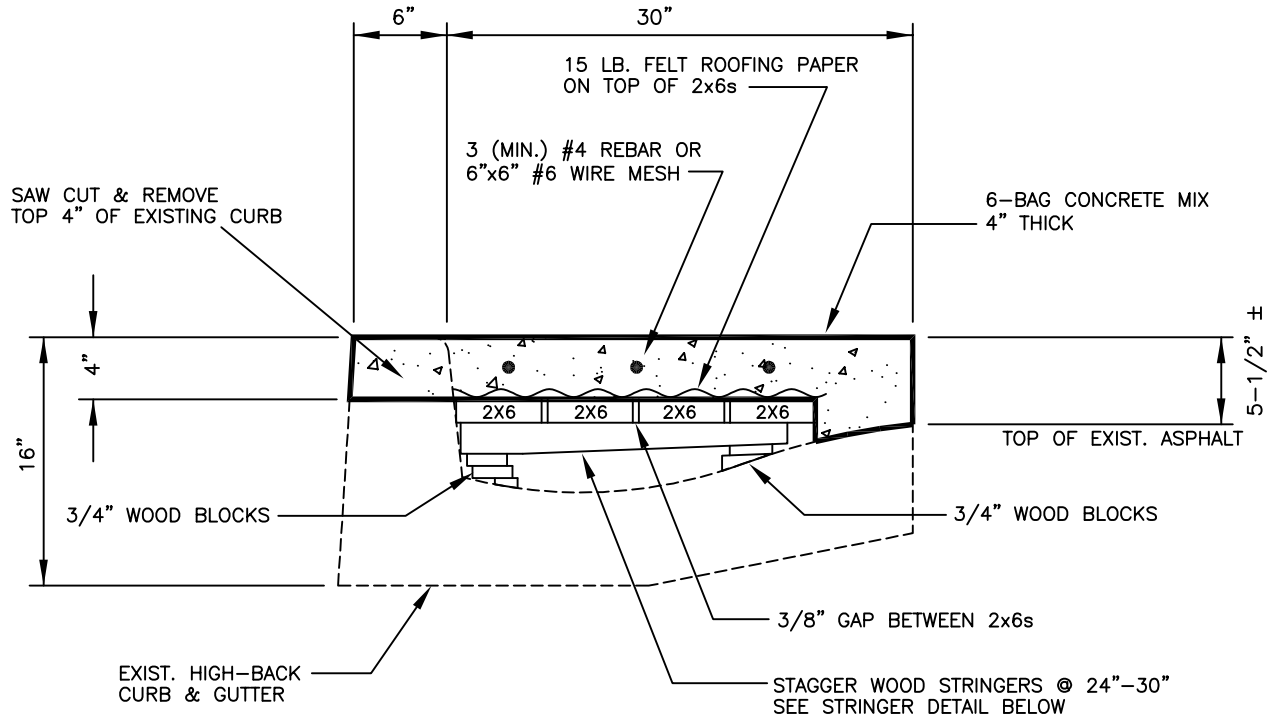

DRIVEWAY COVER for EXISTING 16" HIGH-BACK CURB & GUTTER

STRINGER DETAIL
NO SCALE