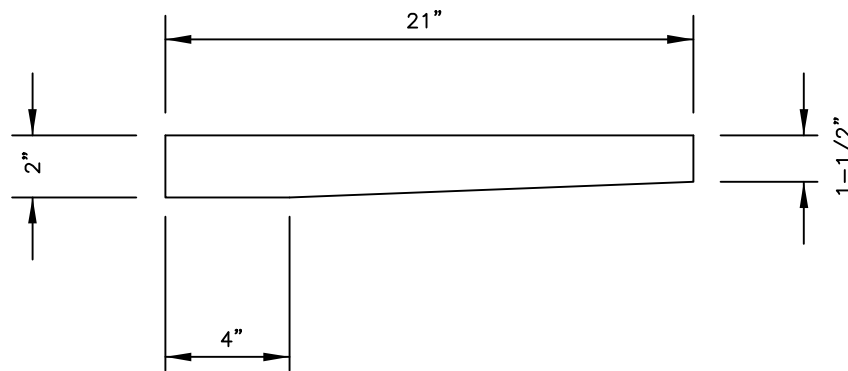

DRIVEWAY COVER for EXISTING 16" HIGH-BACK CURB & GUTTER

STRINGER DETAIL
NO SCALE