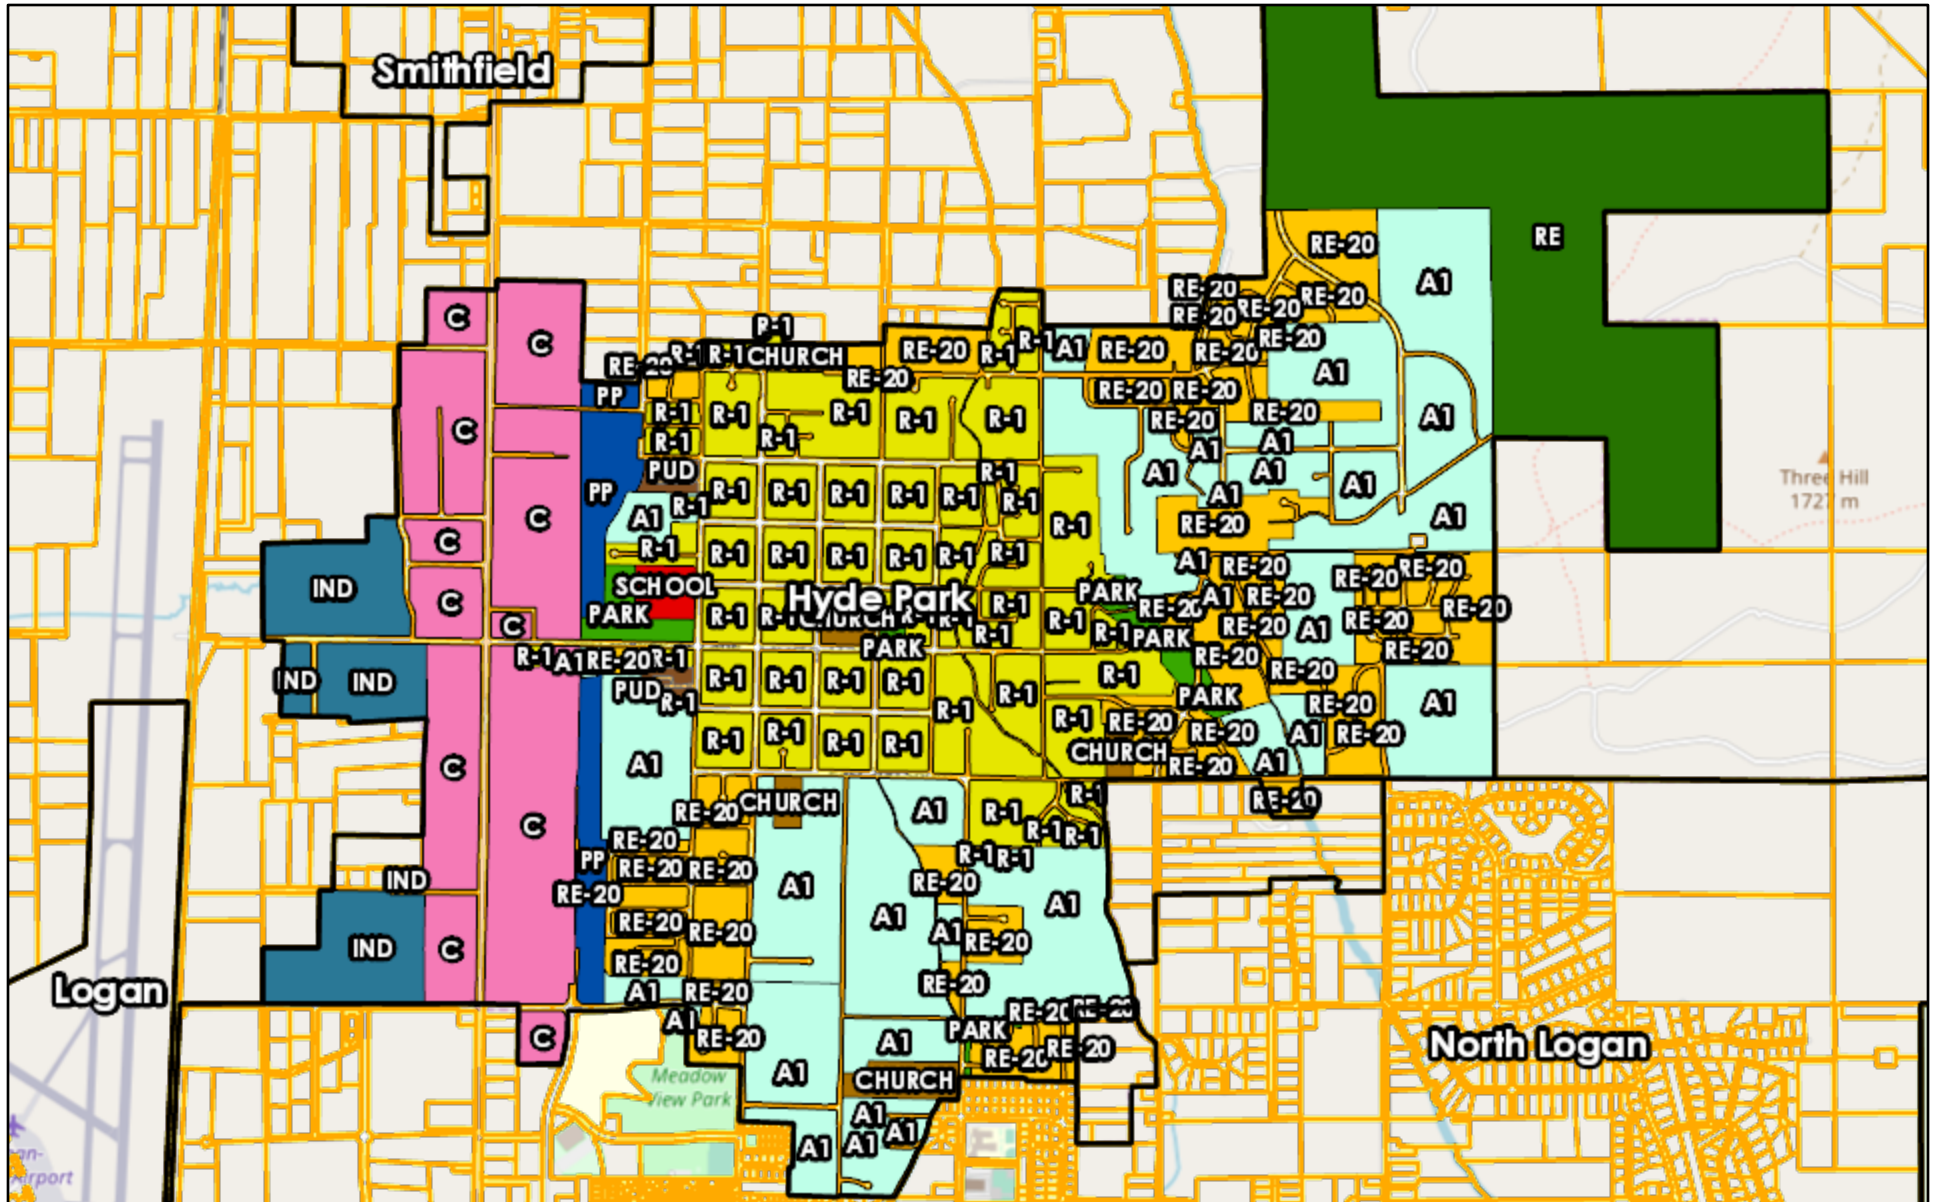

ArcGIS Web Map

10/2/2019, 4:45:51 PM

- | | | | |
|----------------------|-------------------|------------|----------------------|
| Municipal Boundaries | RESIDENTIAL R-1 | CHURCH | PARK |
| Hyde Park Zoning | RESIDENTIAL RE | COMMERCIAL | PLANNED PROFESSIONAL |
| AGRICULTURAL | RESIDENTIAL RE-20 | INDUSTRIAL | PUD ELDERLY |

© OpenStreetMap (and) contributors, CC-BY-SA