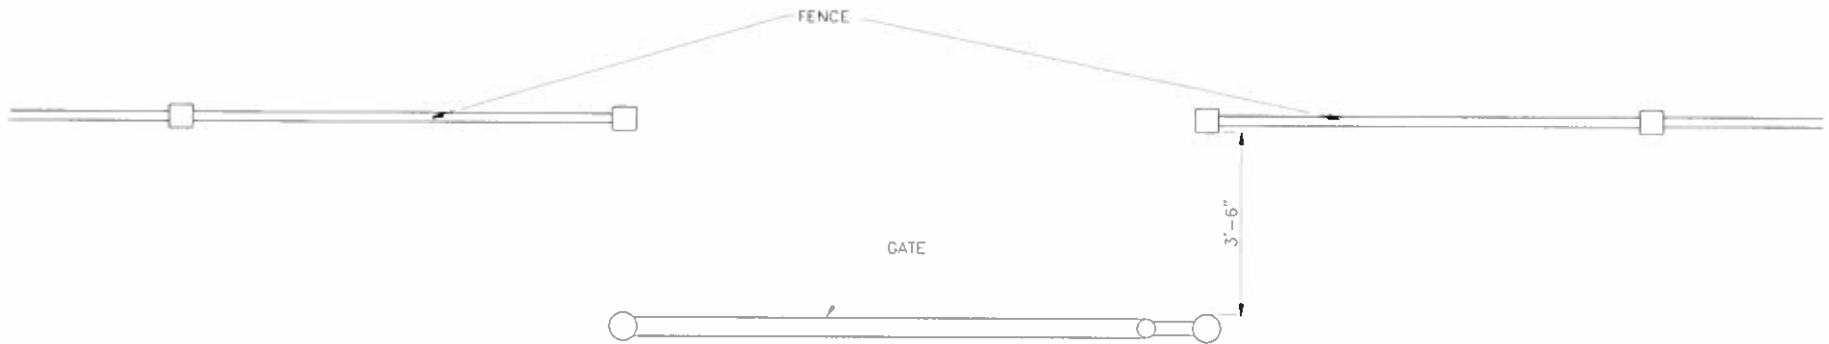

- NOTES:
1. GATE MUST SWING FREELY.
 2. PRIME AND PAINT GATE ASSEMBLY GLOSSY BLACK.

CROSS SECTION

PLAN VIEW