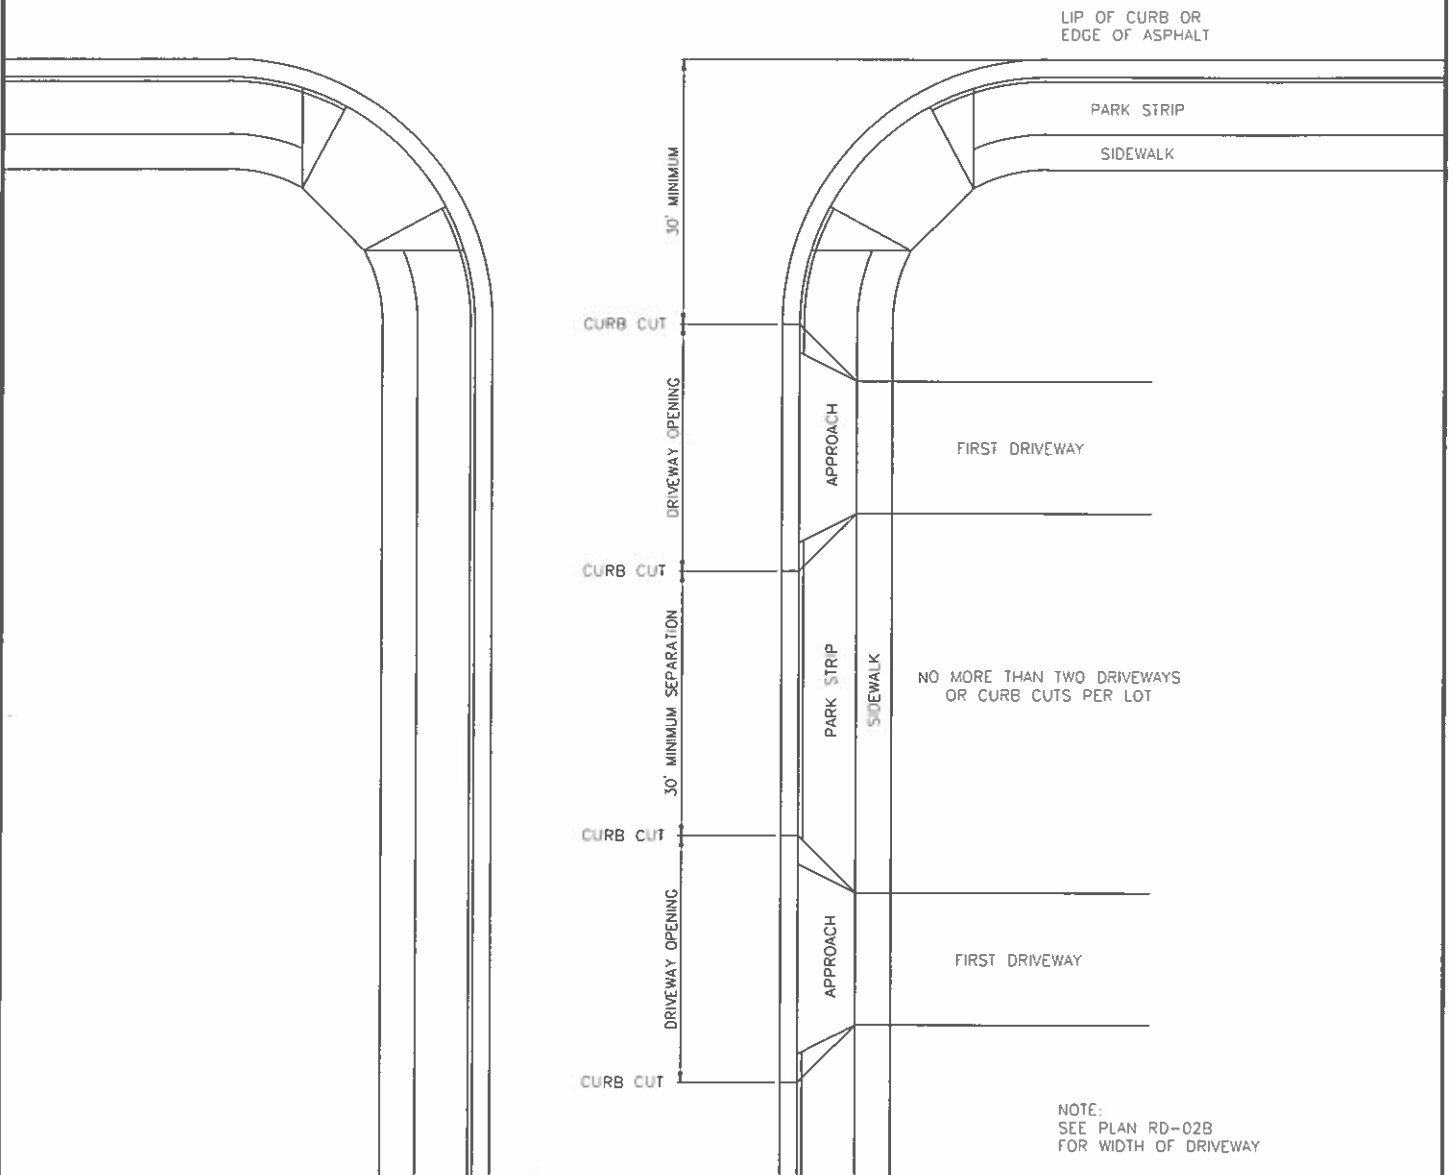

STREET INTERSECTION

NOTE:
SEE PLAN RD-02B
FOR WIDTH OF DRIVEWAY

HYDE PARK CITY

113 EAST CENTER
HYDE PARK, UTAH 84318
TEL. (435) 563-6507

**DRIVEWAY
LOCATIONS**

RD-02A

DATE: 02-09-21